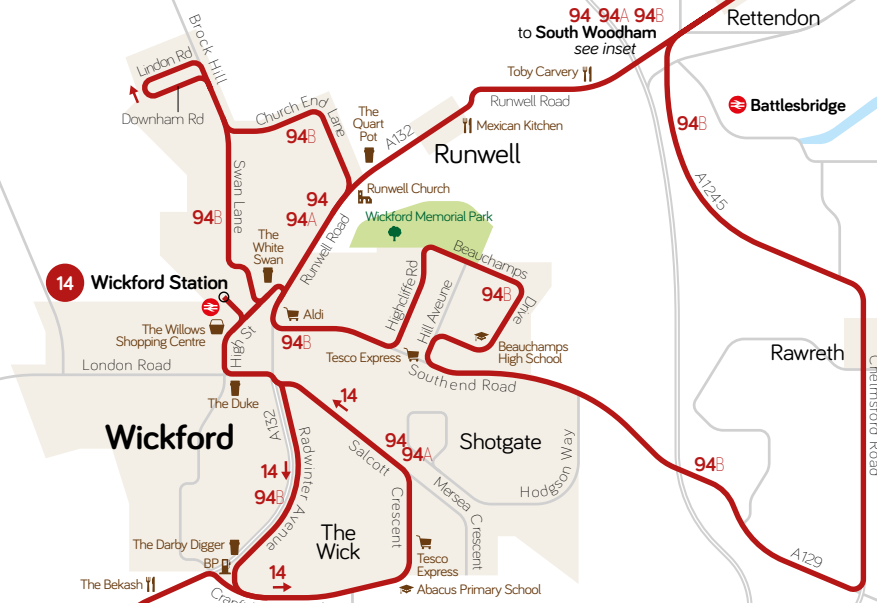

your services
around Basildon
brought to you by
NIBSbuses

- Key**
- bus route terminus
 - ↑ buses run one-way on this section
 - 14↓ bus route shown runs one way on this section
 - || section of route served by some journeys only