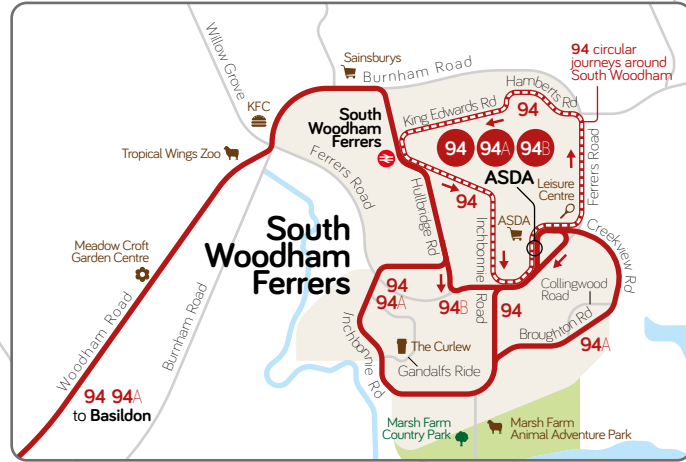

your services
around Basildon
brought to you by
NIBSbuses

- Key**
- bus route terminus
 - ↑ buses run one-way on this section
 - 14↓ bus route shown runs one way on this section
 - || section of route served by some journeys only